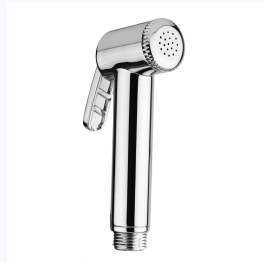

Foam Health Faucet

With SS Grade 1.0m Hose & Wall Hook · Chrome Finish · Pack of 1

Material ABS + Chrome

Hose 1m SS Grade

Type Foam Spray

Foam Health Faucet

Without Shower Tube & Hook · Chrome Finish · Pack of 1

Material ABS + Chrome

Hose 1m SS Braided

Type Jet Spray

Jumbo Nozzle Health Faucet

Without Shower Tube & Hook · Chrome Finish · Pack of 1

Material ABS + Chrome

Hose No

Type Jet Spray

Kelvin Health Faucet

With SS Braided 1.0m Hose & Hook · Silicon Nozzles · Pack of 1

Material ABS + Chrome

Hose 1m SS Braided

Type Silicon Nozzle

Kelvin Health Faucet

Without Shower Tube & Hook · Chrome Finish · Pack of 1

Material ABS + Chrome

Hose No

Type Jet Spray

Lepton Health Faucet

ABS · With SS Braided 1.0m Hose & Hook · Chrome Finish · Pack of 1

Material ABS + Chrome

Hose 1m SS Braided

Type Jet Spray