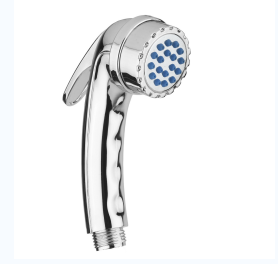

Material ABS + Chrome

Hose 1m SS Braided

Type Jet Spray

ABS Jack Health Faucet

Without Shower Tube & Hook · Chrome Finish · Pack of 1

Material ABS + Chrome

Hose No

Type Jet Spray

Milano White Health Faucet

Without Shower Tube & Hook · White Colour · Pack of 1

Material ABS

Hose No

Finish White

Newton Health Faucet

With SS Braided 1.0m Hose & Hook · Chrome Finish · Pack of 1

Material ABS + Chrome

Hose 1m SS Braided

Type Jet Spray

Newton Health Faucet

Without Shower Tube & Hook · Chrome Finish · Pack of 1

Material ABS + Chrome

Hose No

Type Jet Spray

OHM Health Faucet

With SS Braided 1.0m Hose & Hook · Chrome Finish · Pack of 1

Material ABS + Chrome

Hose 1m SS Braided

Type Jet Spray

OHM Health Faucet

Without Shower Tube & Hook · Chrome Finish · Pack of 1

Material ABS + Chrome