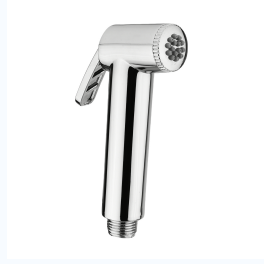

Material ABS + Chrome

Hose No

Type Foam Spray

Jumbo Health Faucet

With SS Braided 1.0m Hose & Hook · Chrome Finish · Pack of 1

Material ABS + Chrome

Hose 1m SS Braided

Type Jet Spray

Jumbo Health Faucet

Without Shower Tube & Hook · Chrome Finish · Pack of 1

Material ABS + Chrome

Hose No

Type Jet Spray

Jumbo Nozzle Health Faucet

With SS Braided 1.0m Hose & Hook · Chrome Finish · Pack of 1

Material ABS + Chrome

Hose 1m SS Braided

Type Jet Spray

Jumbo Nozzle Health Faucet

Without Shower Tube & Hook · Chrome Finish · Pack of 1

Material ABS + Chrome

Hose No

Type Jet Spray

Kelvin Health Faucet

With SS Braided 1.0m Hose & Hook · Silicon Nozzles · Pack of 1

Material ABS + Chrome

Hose 1m SS Braided

Type Silicon Nozzle

Kelvin Health Faucet

Without Shower Tube & Hook · Chrome Finish · Pack of 1