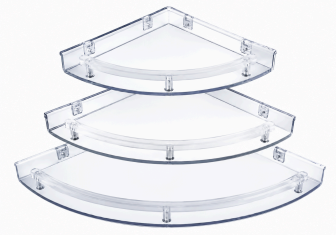

3-in-1 Multipurpose Bathroom Shelf

Soap Case + Tumbler Holder + Toothbrush Holder

Material Plastic

Slots 3

4-in-1 Multipurpose Bathroom Shelf

Soap Case + Tumbler Holder + Toothbrush Holder

Material Plastic

Slots 4