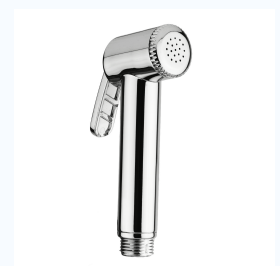

Jack Health Faucet

With SS Braided 1.0m Hose & Hook · Chrome Finish · Pack of 1

Material ABS + Chrome

Hose 1m SS Braided

Type Jet Spray

Jack Health Faucet

Without Shower Tube & Hook · Chrome Finish · Pack of 1

Jack Nozzle Health Faucet

Without Shower Tube & Hook · Chrome Finish · Pack of 1

Material ABS + Chrome

Hose No

Type Jet Spray

ABS Plain White Health Faucet

With PVC 1.0m Hose & Hook · White Colour · Pack of 1

Material ABS

Hose 1m PVC

Finish White

ABS Plain White Health Faucet

Without Shower Tube & Hook · White Colour · Pack of 1

Material ABS

Hose No

Finish White

Foam Health Faucet

With SS Grade 1.0m Hose & Wall Hook · Chrome Finish · Pack of 1

Material ABS + Chrome

Hose 1m SS Grade

Type Foam Spray

Foam Health Faucet

Without Shower Tube & Hook · Chrome Finish · Pack of 1