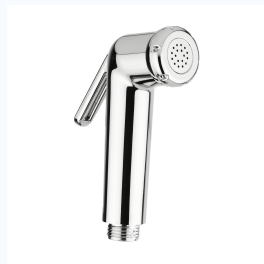

Material ABS + Chrome

Hose 1m SS Braided

Type Jet Spray

ABS Jack Health Faucet

Without Shower Tube & Hook · Chrome Finish · Pack of 1

Material ABS + Chrome

Hose No

Type Jet Spray

Kelvin Health Faucet

With SS Braided 1.0m Hose & Hook · Silicon Nozzles · Pack of 1

Material ABS + Chrome

Hose 1m SS Braided

Type Silicon Nozzle

Kelvin Health Faucet

Without Shower Tube & Hook · Chrome Finish · Pack of 1

Lepton Health Faucet

With SS Braided 1.0m Hose & Hook · Chrome Finish · Pack of 1

Material ABS + Chrome

Hose 1m SS Braided

Type Jet Spray

Milano Health Faucet

With SS Braided 1.0m Hose & Hook · Chrome Finish · Pack of 1

Material ABS + Chrome

Hose 1m SS Braided

Type Jet Spray

Milano Health Faucet

Without Shower Tube & Hook · Chrome Finish · Pack of 1

Material ABS + Chrome

Hose No

Type Jet Spray