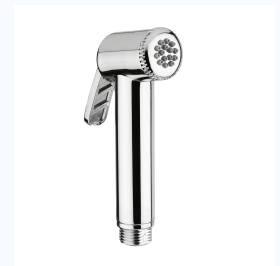

Jack Health Faucet

With SS Braided 1.0m Hose & Hook · Chrome Finish · Pack of 1

Material ABS + Chrome

Hose 1m SS Braided

Type Jet Spray

Jack Health Faucet

Without Shower Tube & Hook · Chrome Finish · Pack of 1

Material ABS + Chrome

Hose No

Type Jet Spray

Jack Nozzle Health Faucet

With SS Braided 1.0m Hose & Hook · Chrome Finish · Pack of 1

Material ABS + Chrome

Hose 1m SS Braided

Type Jet Spray

Jack Nozzle Health Faucet

Without Shower Tube & Hook · Chrome Finish · Pack of 1

Material ABS + Chrome

Hose No

Type Jet Spray

ABS Plain White Health Faucet

With PVC 1.0m Hose & Hook · White Colour · Pack of 1

Material ABS

Hose 1m PVC

Finish White

ABS Plain White Health Faucet

Without Shower Tube & Hook · White Colour · Pack of 1

Material ABS

Hose No

Finish White