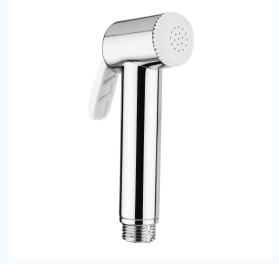

Foam Health Faucet

With SS Grade 1.0m Hose & Wall Hook · Chrome Finish · Pack of 1

Material ABS + Chrome

Hose 1m SS Grade

Type Foam Spray

Foam Health Faucet

Without Shower Tube & Hook · Chrome Finish · Pack of 1

Jumbo Health Faucet

Without Shower Tube & Hook · Chrome Finish · Pack of 1

Material ABS + Chrome

Hose No

Type Jet Spray

Jumbo Nozzle Health Faucet

With SS Braided 1.0m Hose & Hook · Chrome Finish · Pack of 1

Material ABS + Chrome

Hose 1m SS Braided

Type Jet Spray

Jumbo Nozzle Health Faucet

Without Shower Tube & Hook · Chrome Finish · Pack of 1

Material ABS + Chrome

Hose No

Type Jet Spray

Kelvin Health Faucet

With SS Braided 1.0m Hose & Hook · Silicon Nozzles · Pack of 1

Material ABS + Chrome

Hose 1m SS Braided

Type Silicon Nozzle

Kelvin Health Faucet

Without Shower Tube & Hook · Chrome Finish · Pack of 1