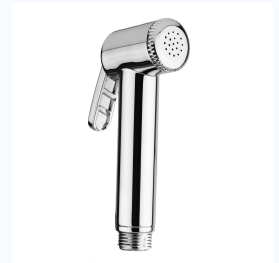

Health Faucets

Handheld jet sprays in chrome and white finish — with SS braided hose sets, without hose, and silicon nozzle variants. ISI certified, ABS body.

BEST SELLER

ABS Jack Health Faucet

With SS Braided 1.0m Hose & Hook · Chrome Finish · Pack of 1

Kelvin Health Faucet

With SS Braided 1.0m Hose & Hook · Silicon Nozzles · Pack of 1

Material ABS + Chrome

Hose 1m SS Braided

Type Silicon Nozzle

Kelvin Health Faucet

Without Shower Tube & Hook · Chrome Finish · Pack of 1

Material ABS + Chrome

Hose No

Type Jet Spray

Lepton Health Faucet

ABS · With SS Braided 1.0m Hose & Hook · Chrome Finish · Pack of 1

Material ABS + Chrome

Hose 1m SS Braided

Type Jet Spray

Lepton Health Faucet

With SS Braided 1.0m Hose & Hook · Chrome Finish · Pack of 1

Material ABS + Chrome

Hose 1m SS Braided

Type Jet Spray

Milano Health Faucet

With SS Braided 1.0m Hose & Hook · Chrome Finish · Pack of 1