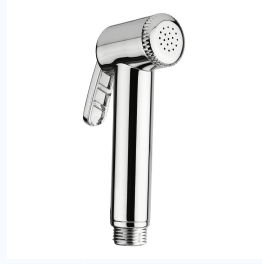

Material ABS + Chrome

Hose 1m SS Braided

Type Jet Spray

ABS Jack Health Faucet

Without Shower Tube & Hook · Chrome Finish · Pack of 1

Material ABS + Chrome

Hose No

Type Jet Spray

Material ABS + Chrome

Hose No

Type Jet Spray

Milano White Health Faucet

With SS Braided 1.0m Hose & Hook · White Colour · Pack of 1

Material ABS

Hose 1m SS Braided

Finish White

Milano White Health Faucet

Without Shower Tube & Hook · White Colour · Pack of 1

Material ABS

Hose No

Finish White

Newton Health Faucet

With SS Braided 1.0m Hose & Hook · Chrome Finish · Pack of 1

Material ABS + Chrome

Hose 1m SS Braided

Type Jet Spray

Newton Health Faucet

Without Shower Tube & Hook · Chrome Finish · Pack of 1

Material ABS + Chrome

Hose No

Type Jet Spray

OHM Health Faucet